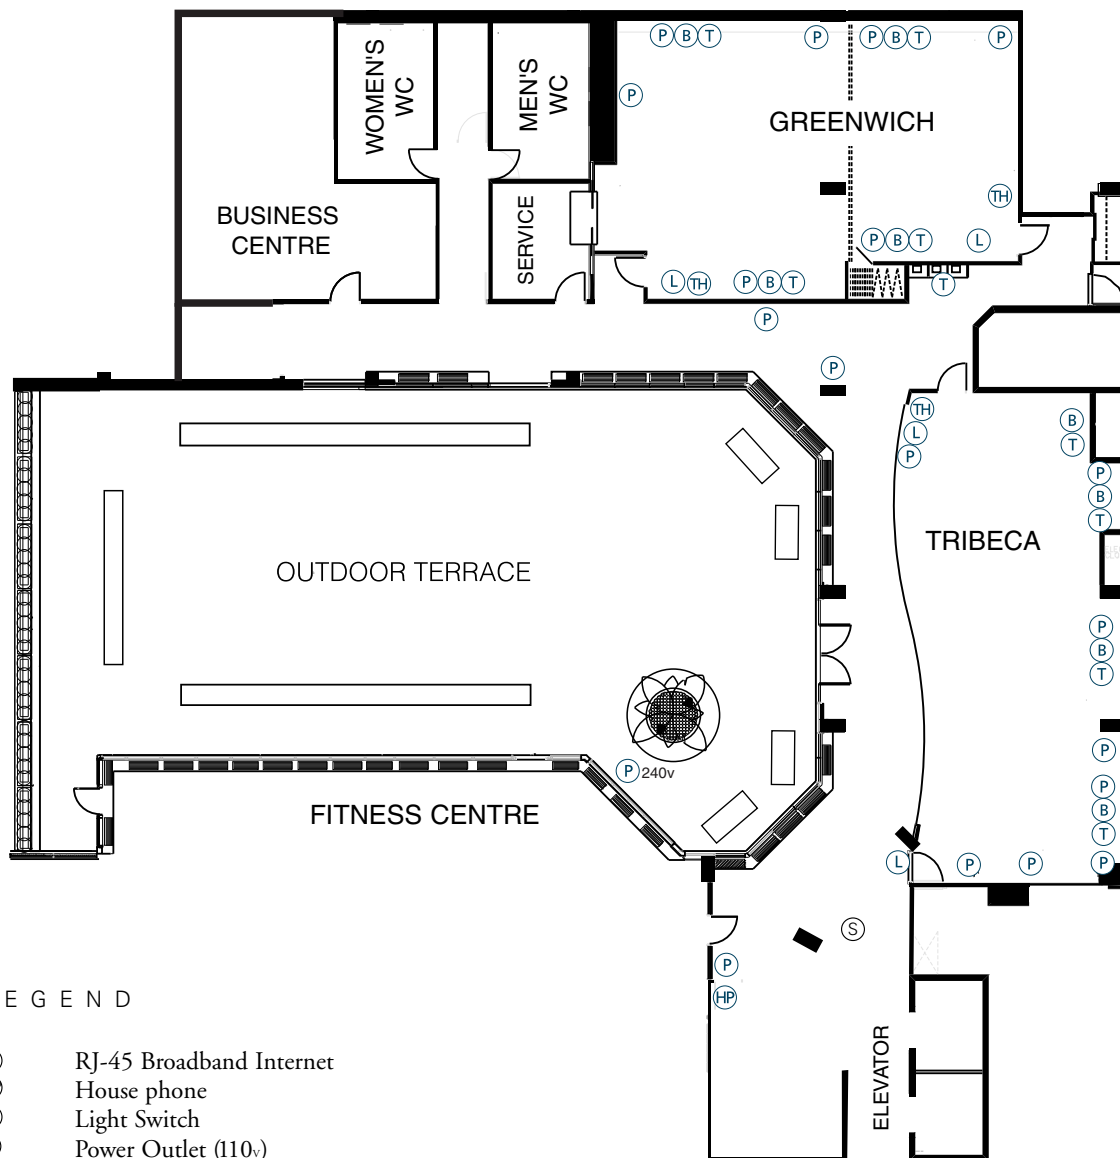

SOHO METROPOLITAN FLOOR PLANS AND SPECIFICATIONS

ROOM	SIZE	HT	SQ. FT	CL'RM	TH'RE	BQ'T	RECEP	U SHAPE	HALF ROUNDS	BOARD ROOM
Senses-Main floor level										
SEMI PRIVATE ROOM	29x 21'	12'6"	609	-	-	40	70	20	30	20
CHEFS TABLE	16' x 16'8"	12'6"	269	-	-	14	-	-	-	14

Capacities listed for all function rooms represent maximum attendance without special set-ups or equipment.

SENSES - MAIN FLOOR

LEGEND

- Ⓟ RJ-45 Broadband Internet
- Ⓜ House phone
- Ⓛ Light Switch
- Ⓟ Power Outlet (110v)
- Ⓟ^{240V} Power Outlet (240v)
- Ⓣ RJ-11 Telephone Jack
- Ⓣ⁴ RJ-45 Phone Jacks (4)
- Ⓜ Thermostat
- Ⓢ Cable

ROOM	SIZE	HT	SQ. FT	CL'RM	TH'RE	BQ'T	RECEP	U SHAPE	HALF ROUNDS	BOARD ROOM
Meeting Rooms-second floor										
GREENWICH ROOM	42' x 24'	8'3"	1,010	51	76	56	80	34	42	34
GREENWICH EAST	20' x 24'	8'3"	480	21	35	32	40	18	24	18
GREENWICH WEST	20' x 28'	8'3"	560	21	35	32	40	18	24	18
TRIBECA ROOM	52' x 17'	8'6"	915	100	80	80	38	54	38	
OUTDOOR TERRACE	31' x 81'	-	2511	-	-	-	205	-	-	-

Capacities listed for the above function rooms represent maximum attendance with minimal AV set up. Full round capacity is 8 people per round table.

MEETING ROOMS - SECOND FLOOR

LEGEND

- ⓑ RJ-45 Broadband Internet
- Ⓜ House phone
- Ⓛ Light Switch
- Ⓟ Power Outlet (110v)
- Ⓟ^{240V} Power Outlet (240v)
- Ⓣ RJ-11 Telephone Jack
- Ⓣ⁴ RJ-45 Phone Jacks (4)
- Ⓜ Thermostat
- Ⓢ Cable