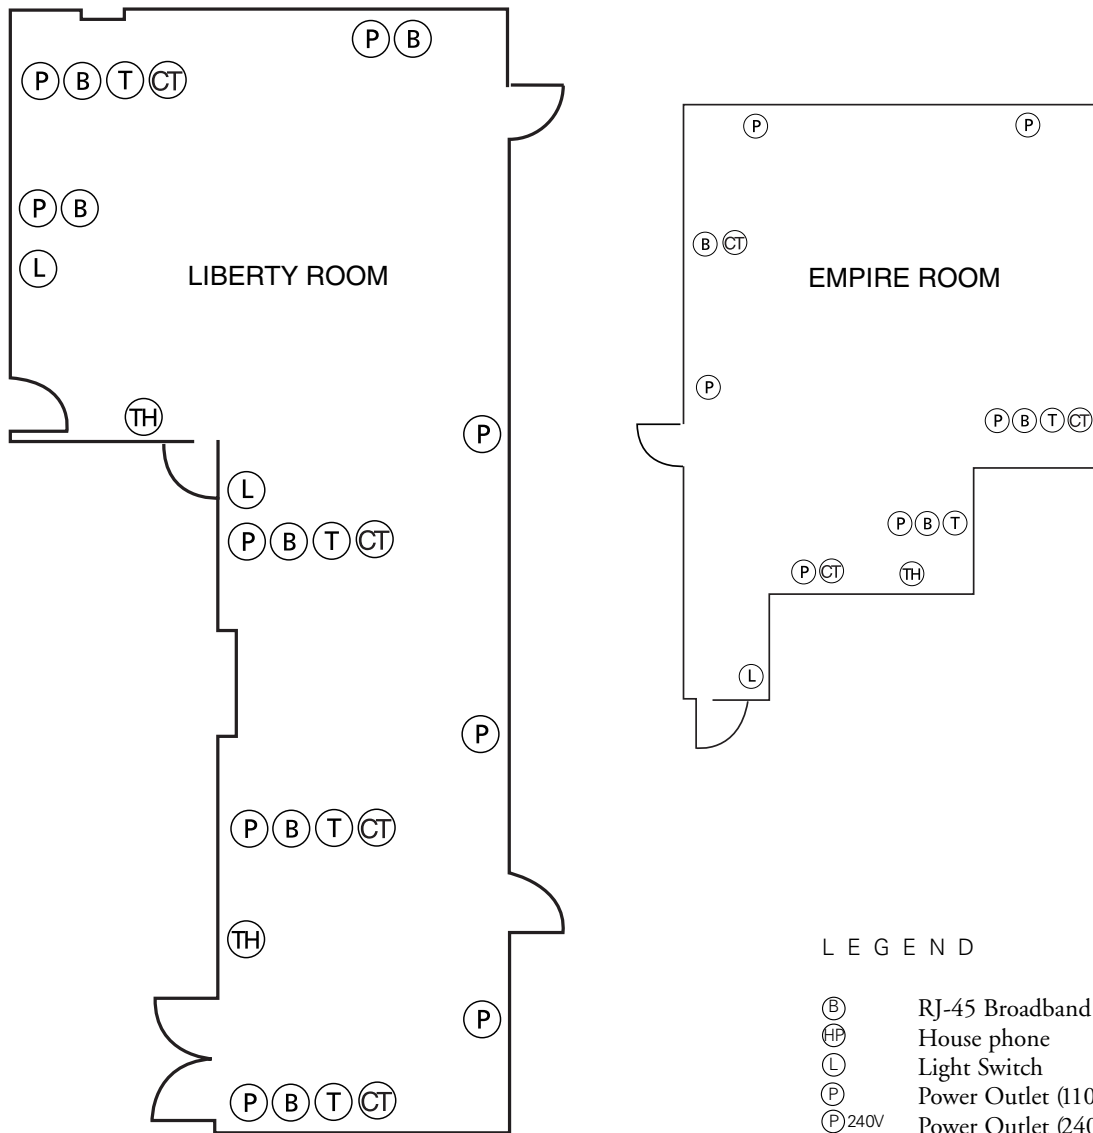

ROOM	SIZE	HT	SQ. FT	CL'RM	TH'RE	BQ'T	RECEP	U SHAPE	HALF ROUNDS	BOARD ROOM
Meeting Rooms-second floor										
GREENWICH ROOM	42' x 24'	8'3"	1,010	51	76	56	80	34	42	34
GREENWICH EAST	20' x 24'	8'3"	480	21	35	32	40	18	24	18
GREENWICH WEST	20' x 28'	8'3"	560	21	35	32	40	18	24	18
TRIBECA ROOM	52' x 17'	8'6"	915	100	80	80	38	54	38	
OUTDOOR TERRACE	31' x 81'	-	2511	-	-	-	205	-	-	-

Capacities listed for the above function rooms represent maximum attendance with minimal AV set up. Full round capacity is 8 people per round table.

MEETING ROOMS - SECOND FLOOR

LEGEND

- ⓑ RJ-45 Broadband Internet
- Ⓜ House phone
- Ⓛ Light Switch
- Ⓟ Power Outlet (110v)
- Ⓟ^{240V} Power Outlet (240v)
- Ⓣ RJ-11 Telephone Jack
- Ⓣ⁴ RJ-45 Phone Jacks (4)
- Ⓜ Thermostat
- Ⓢ Cable

ROOM	SIZE	HT	SQ. FT	CL'RM	TH'RE	BQ'T	RECEP	U SHAPE	HALF ROUNDS	BOARD ROOM
Meeting Rooms—seventh floor										
LIBERTY ROOM	15' x 56'	10' 3"	1,030	33	68	56	80	30	42	30
EMPIRE ROOM	27' x 22'9"	8' 7"	578	24	40	40	55	18	30	18
OUTDOOR TERRACE	67' x 21'	-	1407	-	-	-	100	-	-	-

Capacities listed for the above function rooms represent maximum attendance with minimal AV set up. Full round capacity is 8 people per round table.

MEETING ROOMS - SEVENTH FLOOR

LEGEND

- (B) RJ-45 Broadband Internet
- (HP) House phone
- (L) Light Switch
- (P) Power Outlet (110v)
- (P^{240V}) Power Outlet (240v)
- (T) RJ-11 Telephone Jack
- (T⁴) RJ-45 Phone Jacks (4)
- (TH) Thermostat
- (CT) Cable