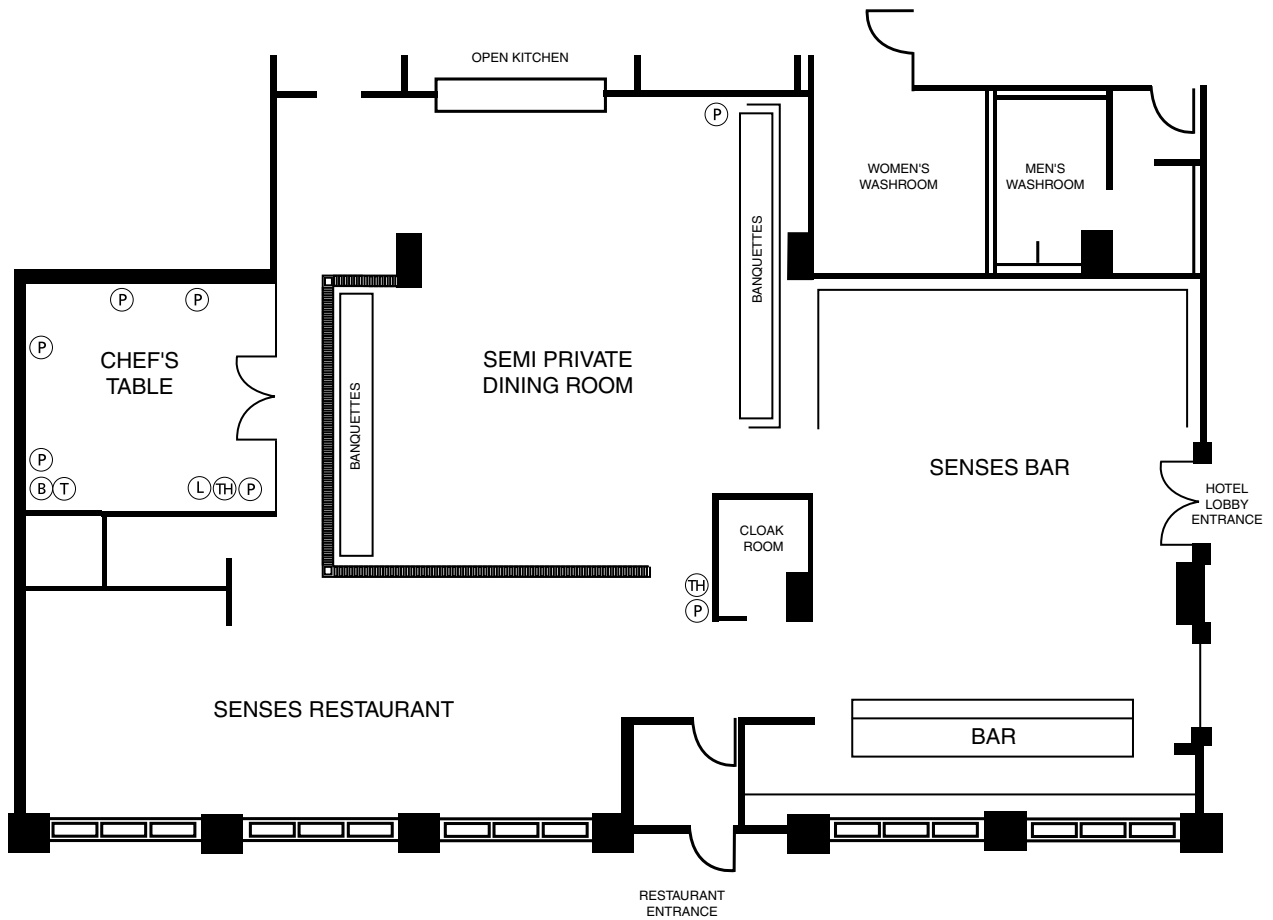

SOHO METROPOLITAN FLOOR PLANS AND SPECIFICATIONS

ROOM	SIZE	HT	SQ. FT	CL'RM	TH'RE	BQ'T	RECEP	U SHAPE	HALF ROUNDS	BOARD ROOM
Senses-Main floor level										
SEMI PRIVATE ROOM	29x 21'	12'6"	609	-	-	40	70	20	30	20
CHEFS TABLE	16' x 16'8"	12'6"	269	-	-	14	-	-	-	14

Capacities listed for all function rooms represent maximum attendance without special set-ups or equipment.

SENSES - MAIN FLOOR

LEGEND

- Ⓟ RJ-45 Broadband Internet
- Ⓜ House phone
- Ⓛ Light Switch
- Ⓟ Power Outlet (110v)
- Ⓟ^{240V} Power Outlet (240v)
- Ⓣ RJ-11 Telephone Jack
- Ⓣ⁴ RJ-45 Phone Jacks (4)
- Ⓜ Thermostat
- Ⓢ Cable

Capacities listed for the above function rooms represent maximum attendance with minimal AV set up. Full round capacity is 8 people per round table.

MEETING ROOMS - SECOND FLOOR

LEGEND

- ⓑ RJ-45 Broadband Internet
- Ⓜ House phone
- Ⓛ Light Switch
- Ⓟ Power Outlet (110v)
- Ⓟ^{240V} Power Outlet (240v)
- Ⓣ RJ-11 Telephone Jack
- Ⓣ⁴ RJ-45 Phone Jacks (4)
- Ⓜ Thermostat
- Ⓢ Cable

Capacities listed for the above function rooms represent maximum attendance with minimal AV set up. Full round capacity is 8 people per round table.

MEETING ROOMS - SEVENTH FLOOR

LEGEND

- (B) RJ-45 Broadband Internet
- (HP) House phone
- (L) Light Switch
- (P) Power Outlet (110v)
- (P^{240V}) Power Outlet (240v)
- (T) RJ-11 Telephone Jack
- (T⁴) RJ-45 Phone Jacks (4)
- (TH) Thermostat
- (CT) Cable